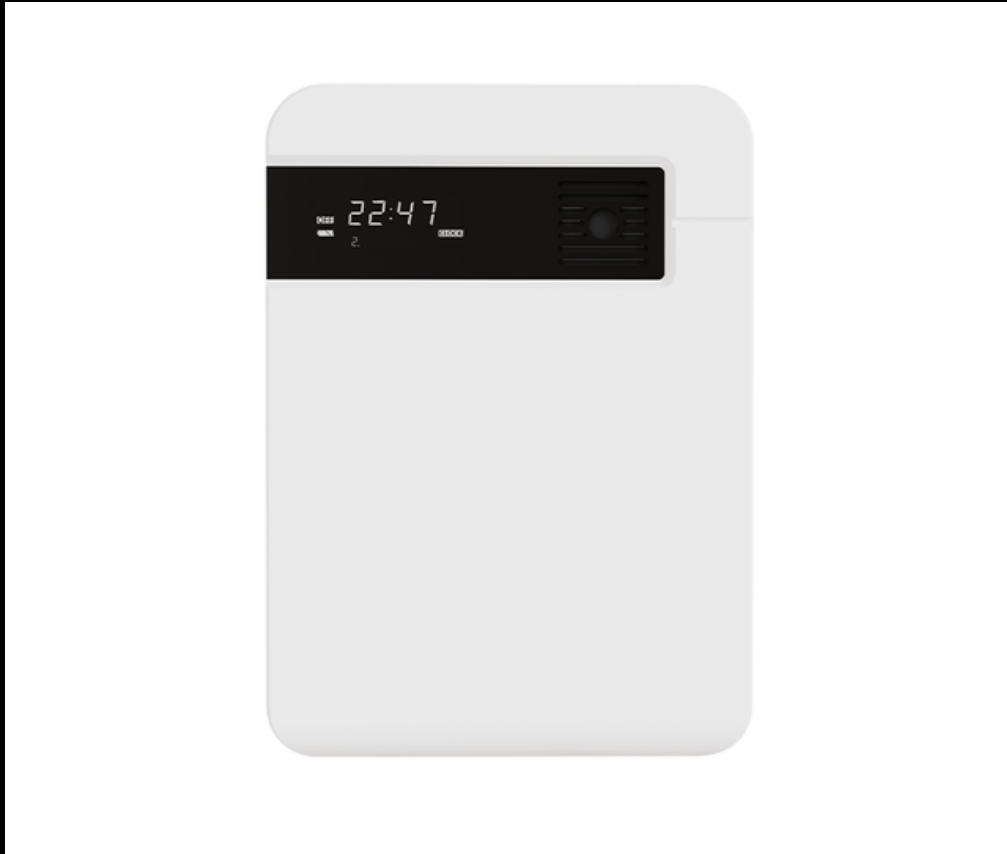

BL1000

BLISSAURA

- Luxury and compact design
- Bluetooth Speaker

SIZE	255 x 144 x 130mm
POWER	5W
MATERIAL	ALUMINIUM
BOTTLE CAPACITY	80ML
CONSUMPTION	1 ML/HR
COVERAGE	1000SQFT

BL4000

- Twin-fluid Nebulisation
- Intelligent Oil detection
- Ambient light display

SIZE	143 x 135 x 362 mm
POWER	8W
MATERIAL	PLASTIC
BOTTLE CAPACITY	800ML
CONSUMPTION	0.10-2.5 ML/HR
COVERAGE	5000SQFT

BL9000

- Luxury Design
- Glass Panel
- Super Quiet

SIZE	195 x 150 x 585 mm
POWER	12W
MATERIAL	STAINLESS STEEL + GLASS + PLASTIC
BOTTLE CAPACITY	1000ML
CONSUMPTION	0.25-5 ML/HR
COVERAGE	9000SQFT

SIZE	200 x 76 x 225 mm
POWER	6W
MATERIAL	PLASTIC
BOTTLE CAPACITY	200ML
CONSUMPTION	0.05-0.7 ML/HR
COVERAGE	1300SQFT

BE1400

- In-built Fan
- Button and WIFI Control

SIZE	570 x 370 x 560 mm
POWER	8W
MATERIAL	PLASTIC
BOTTLE CAPACITY	150ML
CONSUMPTION	1.5 ML/HR
COVERAGE	1400SQFT

BE4000

- Twin-fluid Nebulisation
- Anti-scratch Material
- Operation-Bluetooth and App
- Module Design

SIZE	295 x 112 x 222mm
POWER	7W
MATERIAL	PLASTIC
BOTTLE CAPACITY	850ML
CONSUMPTION	0.10-2 ML/HR
COVERAGE	4000SQFT